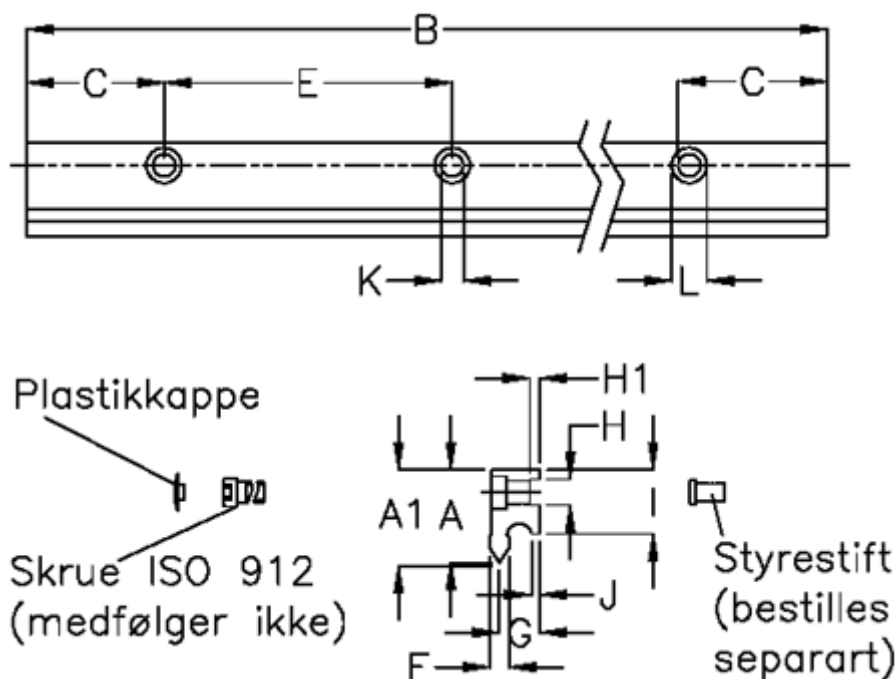

Article number: 05712552336

Description: Hepco GV3 slide NL E L2336 P3
with counterbored holes

Measures

A	= 43	G	= 19.7	Weight kg/1000 = 6.00
A1	= 43.89	H	= 12	
B	= 2336	H1	= 4.0	
C	= 88.0	I	= 30.40	
E	= 180	J	= 4.80	
F	= 9.43	K	= 11.0	
For bearing	= J54	L	= 18 x 10	
For guide pin	= SDP12	Precision type	= P3	